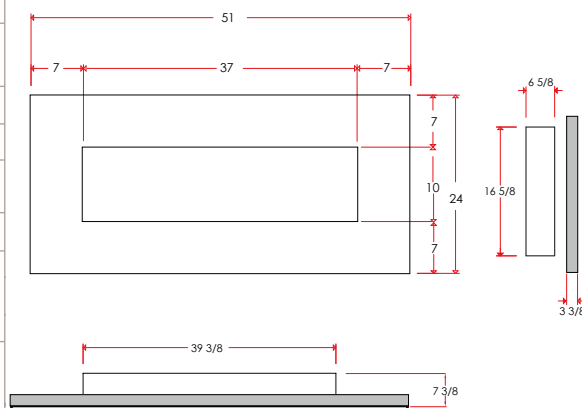

Volts	12
Amps	0.2
Watts	10.5
LED Lights	5 each 5 watt 25 watts total
Rotor Motor	1 at 5 watts
Height, Width, Depth	16 5/8 x 39 3/8 x 6 5/8
Glass Viewing Opening	37 w x 10 h
Concrete Surround	51 w x 24 h x 3-3/8 d
Shipping Size	
Unit	40 x 7 x 22
Concrete Front	55 x 6 x 27
Shipping Weight	
Unit	27 lbs.
Concrete Front	90 lbs.
Plug Location	Right Side
Cord Length	76"

### Enduring & Unique.

Amantii's realistic flame and larger flame viewing area are standard for this 51" unit. The fireplace unit can be recessed into an opening leaving the 3-3/8" depth concrete face sitting nearly flush against the wall. Included in the box is our new selection of three colours of fire glass media.

**The BLT-IN-5124 is designed to be wall mounted or built-in.**

The fireplace unit can be recessed into an opening leaving the 3-3/8" depth concrete face sitting nearly flush against the wall. (There will be a 1/8" gap between the wall and the surround provided the unit is 2-3/4" out of the wall when installed)