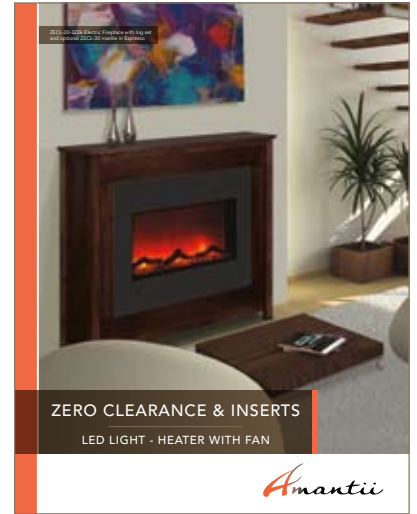

Zero Clearance & Inserts Electric Fireplaces

Amantii produces a unique brand of electric fireplaces that combine the best elements of modern technology and traditional charm. Visit us at www.amantii.com.