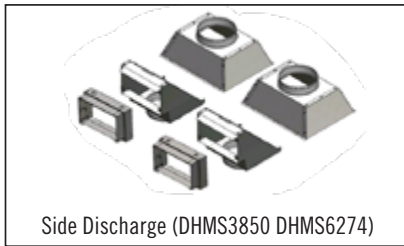

## DUCTED HEAT MANAGEMENT

CHOOSE YOUR MODEL 38" - 74"

CHOOSE VENTING

CHOOSE STYLE (THE DYNAMIC HEAT CONTROL LINEAR AND DUCTED HEAT MANAGEMENT SYSTEMS CANNOT BE ORDERED IN CONJUNCTION WITH EACH OTHER, YOU MUST ORDER ONE KIT OR THE OTHER.)