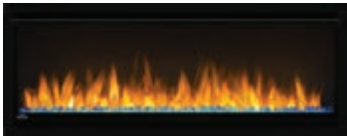

ASK YOUR ACCOUNT EXECUTIVE ABOUT PROMOTIONAL PRICING. AVAILABLE WHILE QUANTITIES LAST!

Alluravision™ Slimline Series

NEFL42CHS-1 - Slim

FEATURES

- › Up to 5,000 BTU's
- › 2 Year Warranty
- › Crystal Clear Cube Ember Bed
- › WHISPER QUIET™ Blower with Boost Function
- › Simply Plugs into 120V Outlet
- › Can be Hardwired 120V
- › Ultra Slim Design
- › Yellow, Orange, Blue or Combined Flame Color Options
- › Can be Fully Recessed into the Wall or Easily Hung
- › LED Lighting
- › Touch Screen Control Panel
- › Multi-Color Ember Bed and NIGHT LIGHT™
- › Paintable Cord Cover

STEP 1 - ALLURAVISION™ SLIMLINE ELECTRIC FIREPLACE MODELS (MANDATORY - CHOOSE BASE UNIT)

Product Description	NEFL42CHS-1
Alluravision™ Slimline Electric Fireplace	$799 NEFL42CHS-1