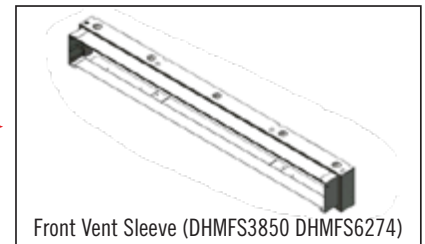

DUCTED HEAT MANAGEMENT

Product Description	Part ID	MSRP
Ducted Heat Management Front Discharge Kit (38/50)	DHMF3850	$619
Ducted Heat Management Front Discharge Kit (62/74)	DHMF6274	$709
Ducted Heat Management Front Grill (38/50)	DHMFG3850	$179
Ducted Heat Management Front Grill (62/74)	DHMFG6274	$249
Ducted Heat Management Front Sleeves (38/50)	DHMFS3850	$99
Ducted Heat Management Front Sleeves (62/74)	DHMFS6274	$119
Ducted Heat Management Side Discharge Kit (38/50)	DHMS3850	$639
Ducted Heat Management Side Discharge Kit (62/74)	DHMS6274	$649
Ducted Heat Management Side Grill (38/50/62/74)	DHMSG	$199
Ducted Heat Management Side Sleeve (38/50/62/74)	DHMSS	$149
Ducted Heat Management Termination Plates (38/50) (For Vector Fireplace Only)	DHMTTP3850	$409
Ducted Heat Management Termination Plates (62/74) (For Vector Fireplace Only)	DHMTTP6274	$619
Ducted Heat Management 8" Flex Venting Kit (2 liners)	DVK	$179