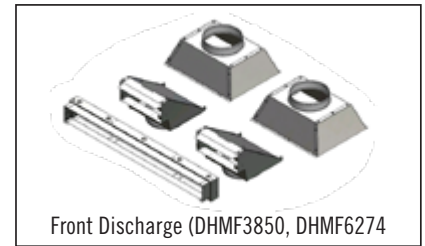

## DUCTED HEAT MANAGEMENT

CHOOSE YOUR MODEL 38" - 74"

CHOOSE VENTING

CHOOSE STYLE (THE DYNAMIC HEAT CONTROL LINEAR AND DUCTED HEAT MANAGEMENT SYSTEMS CANNOT BE ORDERED IN CONJUNCTION WITH EACH OTHER, YOU MUST ORDER ONE KIT OR THE OTHER.)