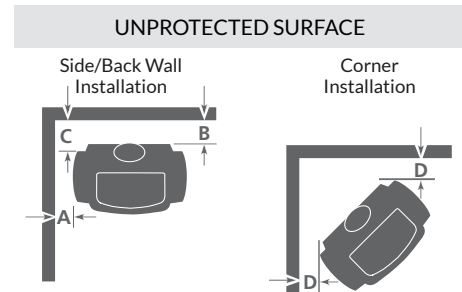

Specifications

6" or 8" single or double wall pipe	CLEARANCES TO COMBUSTIBLES			
	A	B	C	D
Top exit, single wall connector pipe	21" (521 mm)	15" (381 mm)	21" (521 mm)	5" (127 mm)
Top exit, double wall connector pipe	21" (521 mm)	15" (381 mm)	21" (521 mm)	5" (127 mm)
Rear exit	21" (521 mm)	10" (254 mm)	16" (407 mm)	N/A

Standard floor protection: 44" x 46" minimum. See manual for corner floor protection sizes and diagrams, for single and double wall pipe. Refer to manual for complete list of clearances prior to installation. Oval to round adaptor required for installation.

Options & Accessories

Scan to learn more about our wood stoves

For full warranty details, visit www.forgenflame.com.

1: BTU/hr output: 1st hour output uses high burn efficiency number. BTU/hr output will vary depending on the type of fuel used and moisture content of the fuel. 2: See your local Vermont Castings authorized dealer for help in determining the product that best suits your heating needs based on climate and home efficiency. 3: Weighted average LHV (Low Heating Value) efficiency. HHV (High Heat Value) efficiency used to qualify products for Tax Credit beginning in 2023.

IMPORTANT - READ BEFORE YOU INSTALL! Refer to the Owner/Installation Manual for complete clearance requirements and specifications. The images and descriptions in this brochure are provided to assist you in product selection only. Vermont Castings is a registered trademark of Hearth & Home Technologies. Product specifications and pricing subject to change without notice. Fireplace, stove and insert surfaces get extremely HOT and can cause burns if touched. Keep a safe distance away. To learn more visit www.forgenflame.com/pages/fireplace-safety.

FORGENFLAME.COM