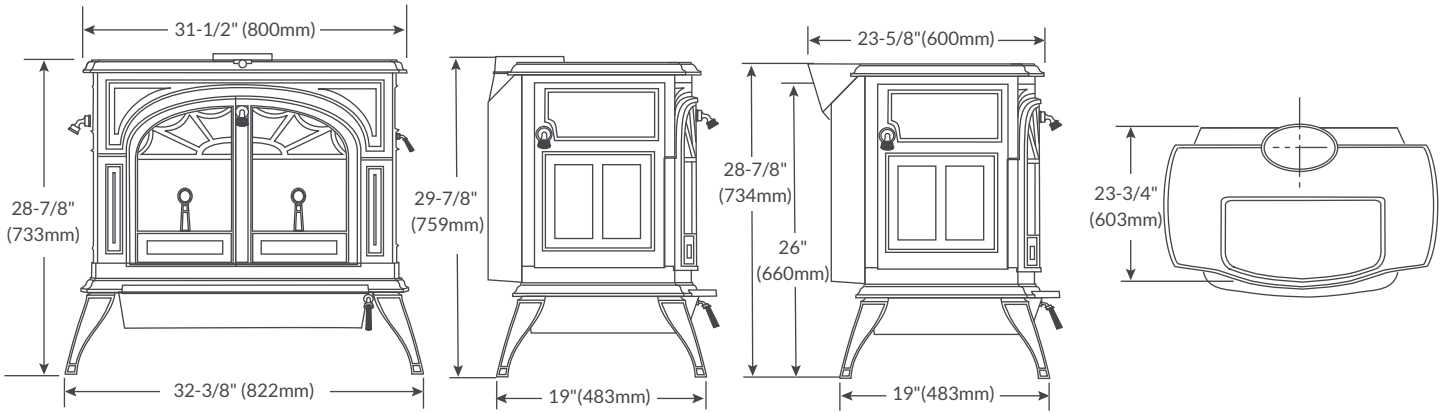

Cast iron griddle top offers a versatile cooking surface for the stovetop chef

Peak BTU/hr Output <sup>1</sup>	56,000
Heating Capacity <sup>2</sup>	1,300 - 2,800 sq ft
Maximum Burn Time	14 hrs
Efficiency <sup>3</sup>	84% LHV; 78% HHV
Emissions	1.3 g/hr
Firebox Capacity	3.25 cu ft
Recommended Log Length	20"
Actual Weight	475 lbs

# Specifications

6" or 8" single or double wall pipe	CLEARANCES TO COMBUSTIBLES			
	A	B	C	D
Top exit, single wall connector pipe	21" (521 mm)	15" (381 mm)	21" (521 mm)	5" (127 mm)
Top exit, double wall connector pipe	21" (521 mm)	15" (381 mm)	21" (521 mm)	5" (127 mm)
Rear exit	21" (521 mm)	10" (254 mm)	16" (407 mm)	N/A

Standard floor protection: 44" x 46" minimum. See manual for corner floor protection sizes and diagrams, for single and double wall pipe. Refer to manual for complete list of clearances prior to installation. Oval to round adaptor required for installation.